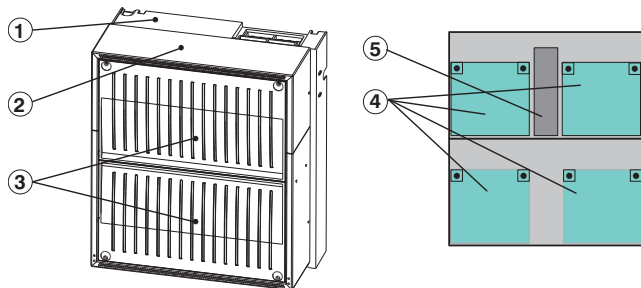

BOSCH

Invented for life

PMF 0004 A Power Supply Big, Frame Installation

System Overview

Pos.	Description
1	Mounting Frame
2	Housing
3	Space for 4 x 12 V/45 Ah batteries and 1 UPS Power Supply
4	4 x 12 V/45 Ah batteries
5	Power Supply Bracket for 1 UPS Power Supply

Parts Included

Pos.	Description
1	Housing
1	Power Supply Bracket incl. cable set for 1 UPS Power Supply
1	Battery pole connection cable for frame installation housing
1	Supplementary package

Ordering Information

PMF 0004 A Power Supply Big, Frame Installation	PMF 0004 A
for surface-mounting or installation in 482.6 mm (19") racks	

Installation/Configuration Notes

- The following are required for the PMF 0004 A Power Supply Small, Frame Installation:
 - An FMH 0000 A Mounting Frame Medium or alternatively
 - An FRM 0019 A Rack Installation Kit for installation in a 482.6 mm (19") rack.