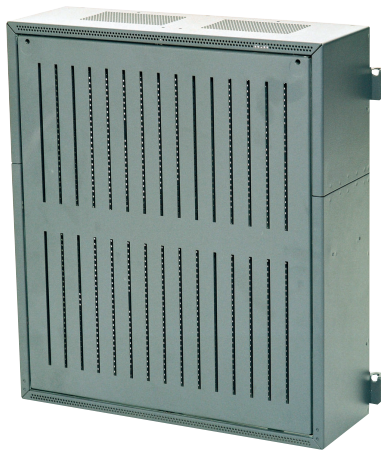

BOSCH

Invented for life

PMF 0004 A Power Supply Big, Frame Installation

System Overview

Pos.	Description
1	Mounting Frame
2	Housing
3	Space for 4 x 12 V/45 Ah batteries and 1 UPS Power Supply
4	4 x 12 V/45 Ah batteries
5	Power Supply Bracket for 1 UPS Power Supply

Parts Included

Pos.	Description
1	Housing
1	Power Supply Bracket incl. cable set for 1 UPS Power Supply
1	Battery pole connection cable for frame installation housing
1	Supplementary package

Ordering Information

PMF 0004 A Power Supply Big, Frame Installation	PMF 0004 A
for surface-mounting or installation in 482.6 mm (19") racks	

Installation/Configuration Notes

- The following are required for the PMF 0004 A Power Supply Small, Frame Installation:
 - An FMH 0000 A Mounting Frame Medium or alternatively
 - An FRM 0019 A Rack Installation Kit for installation in a 482.6 mm (19") rack.